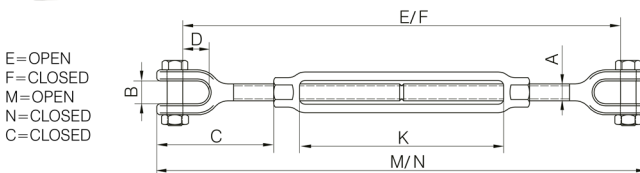

Turnbuckles

Email: enquiries@cwssales.uk

Turnbuckles

XNTBJJ

Forged Jaw/Jaw Turnbuckles c/w Lock Nut

- US Federal Specification, Hot Dipped Galvanised
- Complete with Fitted Lock Nuts
- Safety Factor: 5:1

Part Code	Size (inch)	Weight (kg each)	WLL (T)	A (inch)	B (inch)	C (inch)	D (inch)	E (inch)	F (inch)	M (inch)	N (inch)	K (inch)
XNTBJJ01	1/4 x 4	0.16	0.23	0.25	0.45	1.58	0.62	10.9	6.9	11.9	7.9	4
XNTBJJ02	5/16 x 4-1/2	0.24	0.36	0.31	0.5	1.98	0.87	12.36	8.36	13.9	9.4	4.5
XNTBJJ03	3/8 x 6	0.36	0.54	0.38	0.54	2.21	0.87	16.14	10.14	17.38	11.3	6
XNTBJJ04	1/2 x 6	0.71	1	0.5	0.65	2.75	1.06	18.5	11.5	20	813	6
XNTBJJ05	1/2 x 9	0.79	1	0.5	0.65	2.75	1.06	24.5	14.5	26	19	9
XNTBJJ06	1/2 x 12	1.09	1	0.5	0.65	2.75	1.06	30.5	17.5	32	19	12
XNTBJJ07	5/8 x 6	1.23	1.6	0.63	0.79	3.5	1.31	20.05	12.8	22.13	14.88	6
XNTBJJ08	5/8 x 9	1.55	1.6	0.63	0.79	3.5	1.31	26.05	15.8	28.13	17.88	9
XNTBJJ09	5/8 x 12	1.77	1.6	0.63	0.79	3.5	1.31	32.05	18.8	34.13	20.88	12
XNTBJJ10	5/8 x 18	2.30	1.6	0.63	0.79	3.5	1.31	38.05	21.8	40.13	23.88	18
XNTBJJ11	3/4 x 6	1.87	2.3	0.75	0.94	4.18	1.5	21.5	14	24.1	16.6	6
XNTBJJ12	3/4 x 9	2.47	2.3	0.75	0.94	4.18	1.5	27.5	17	30.1	19.6	9
XNTBJJ13	3/4 x 12	2.97	2.3	0.75	0.94	4.18	1.5	33.5	20	36.1	22.6	12
XNTBJJ14	3/4 x 18	3.64	2.3	0.75	0.94	4.18	1.5	45.5	26	48.1	28.6	18
XNTBJJ15	7/8 x 12	3.71	3.2	0.88	1.13	4.85	1.75	35.11	21.36	38.07	24.35	12
XNTBJJ16	7/8 x 18	4.89	3.2	0.88	1.13	4.85	1.75	47.11	27.36	50.07	30.32	18
XNTBJJ17	1 x 6	4.62	4.5	1	1.34	5.53	2.06	24.72	16.72	28.06	20.06	6
XNTBJJ18	1 x 12	5.96	4.5	1	1.34	5.53	2.06	36.72	22.72	40.06	26.06	12
XNTBJJ19	1 x 18	6.87	4.5	1	1.34	5.53	2.06	48.72	28.72	52.06	32.06	18
XNTBJJ20	1 x 24	8.20	4.5	1	1.34	5.53	2.06	60.72	34.72	64.06	38.06	24
XNTBJJ21	1-1/4 x 12	9.34	6.9	1.25	1.75	7.21	2.81	39.84	25.34	44.04	29.54	12
XNTBJJ22	1-1/4 x 18	11.20	6.9	1.25	1.75	7.21	2.81	51.84	41.34	56.04	35.54	18
XNTBJJ23	1-1/4 x 24	12.28	6.9	1.25	1.75	7.21	2.81	63.84	37.34	68.04	41.54	24
XNTBJJ24	1-1/2 x 12	13.93	9.7	1.5	2.06	7.88	2.81	41.5	26.5	46.5	31.5	12
XNTBJJ25	1-1/2 x 18	16.68	9.7	1.5	2.06	7.88	2.81	53.5	32.5	58.5	37.5	18
XNTBJJ26	1-1/2 x 24	18.89	9.7	1.5	2.06	7.88	2.81	65.5	38.5	70.5	43.5	24
XNTBJJ27	1-3/4 x 18	24.52	12.7	1.75	2.6	9.4	3.38	53.38	35.38	59.18	41.18	18
XNTBJJ28	1-3/4 x 24	28.77	12.7	1.75	2.6	9.4	3.38	65.38	41.38	71.18	47.18	24
XNTBJJ29	2 x 24	42.79	16.8	2	2.62	11.86	3.69	69.54	45.54	76.72	52.72	24
XNTBJJ30	2-1/2 x 24	74.90	27	2.5	3.01	13.56	4.44	72.98	48.98	82.18	58.18	24
XNTBJJ31	2-3/4 x 24	88.89	34	2.75	3.61	15.22	4.19	74.75	50.75	85.5	61.5	24